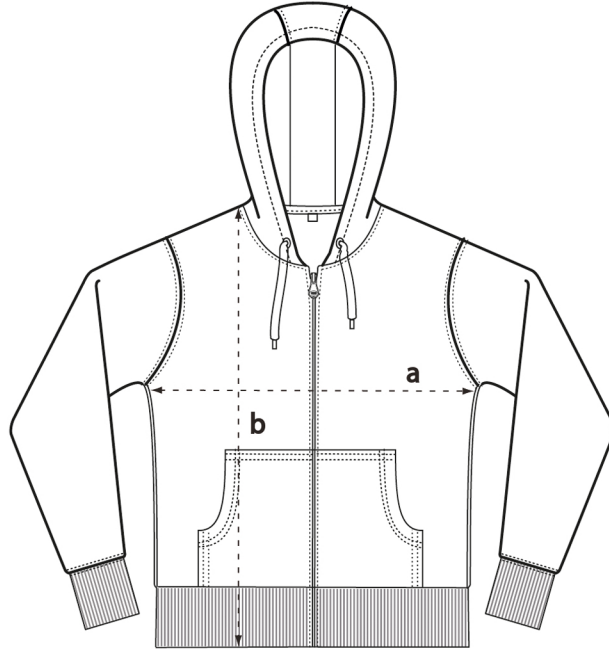

HUPPARI XS - XXL

	XS	S	M	L	XL	XXL	
a	49	52	55	58	61	64	cm
b	68	71	74	76	78	80	cm

HUPPARI KIDS

FRONT

BACK

SIZES		3-4 y	5-6y	7-8y	9-11y	12-14y
A	Half Chest 2,5cm below armhole	35	37	39	42	45
B	Body Length (from HPS)	42	46	50	54	58
C	Sleeve length	39	44	49	53	57