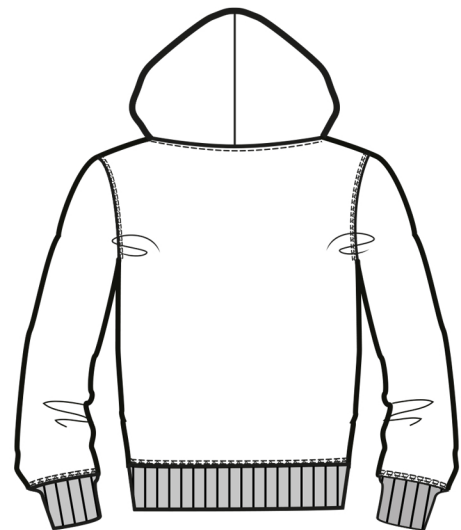

HUPPARI XS - XXL

	XS	S	M	L	XL	XXL	
a	49	52	55	58	61	64	cm
b	68	71	74	76	78	80	cm

HUPPARI KIDS

FRONT

BACK

SIZES		3-4 y	5-6y	7-8y	9-11y	12-14y
A	Half Chest 2,5cm below armhole	35	37	39	42	45
B	Body Length (from HPS)	42	46	50	54	58
C	Sleeve length	39	44	49	53	57