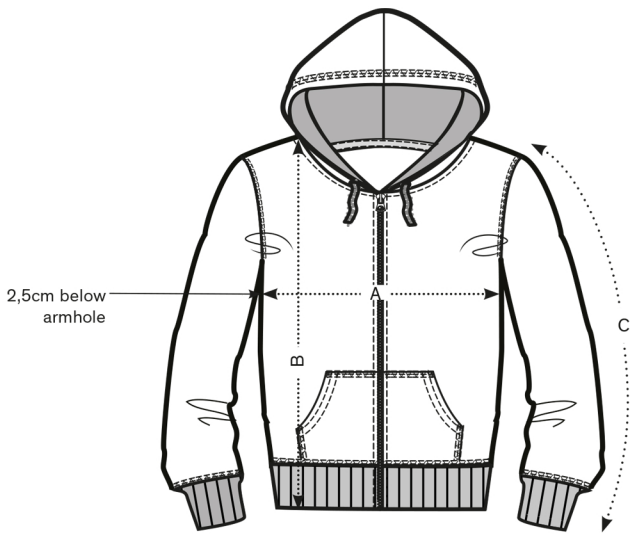

HUPPARI XS - XXL

	XS	S	M	L	XL	XXL	
a	49	52	55	58	61	64	cm
b	68	71	74	76	78	80	cm

HUPPARI KIDS

FRONT

BACK

SIZES		3-4 y	5-6y	7-8y	9-11y	12-14y
A	Half Chest 2,5cm below armhole	35	37	39	42	45
B	Body Length (from HPS)	42	46	50	54	58
C	Sleeve length	39	44	49	53	57